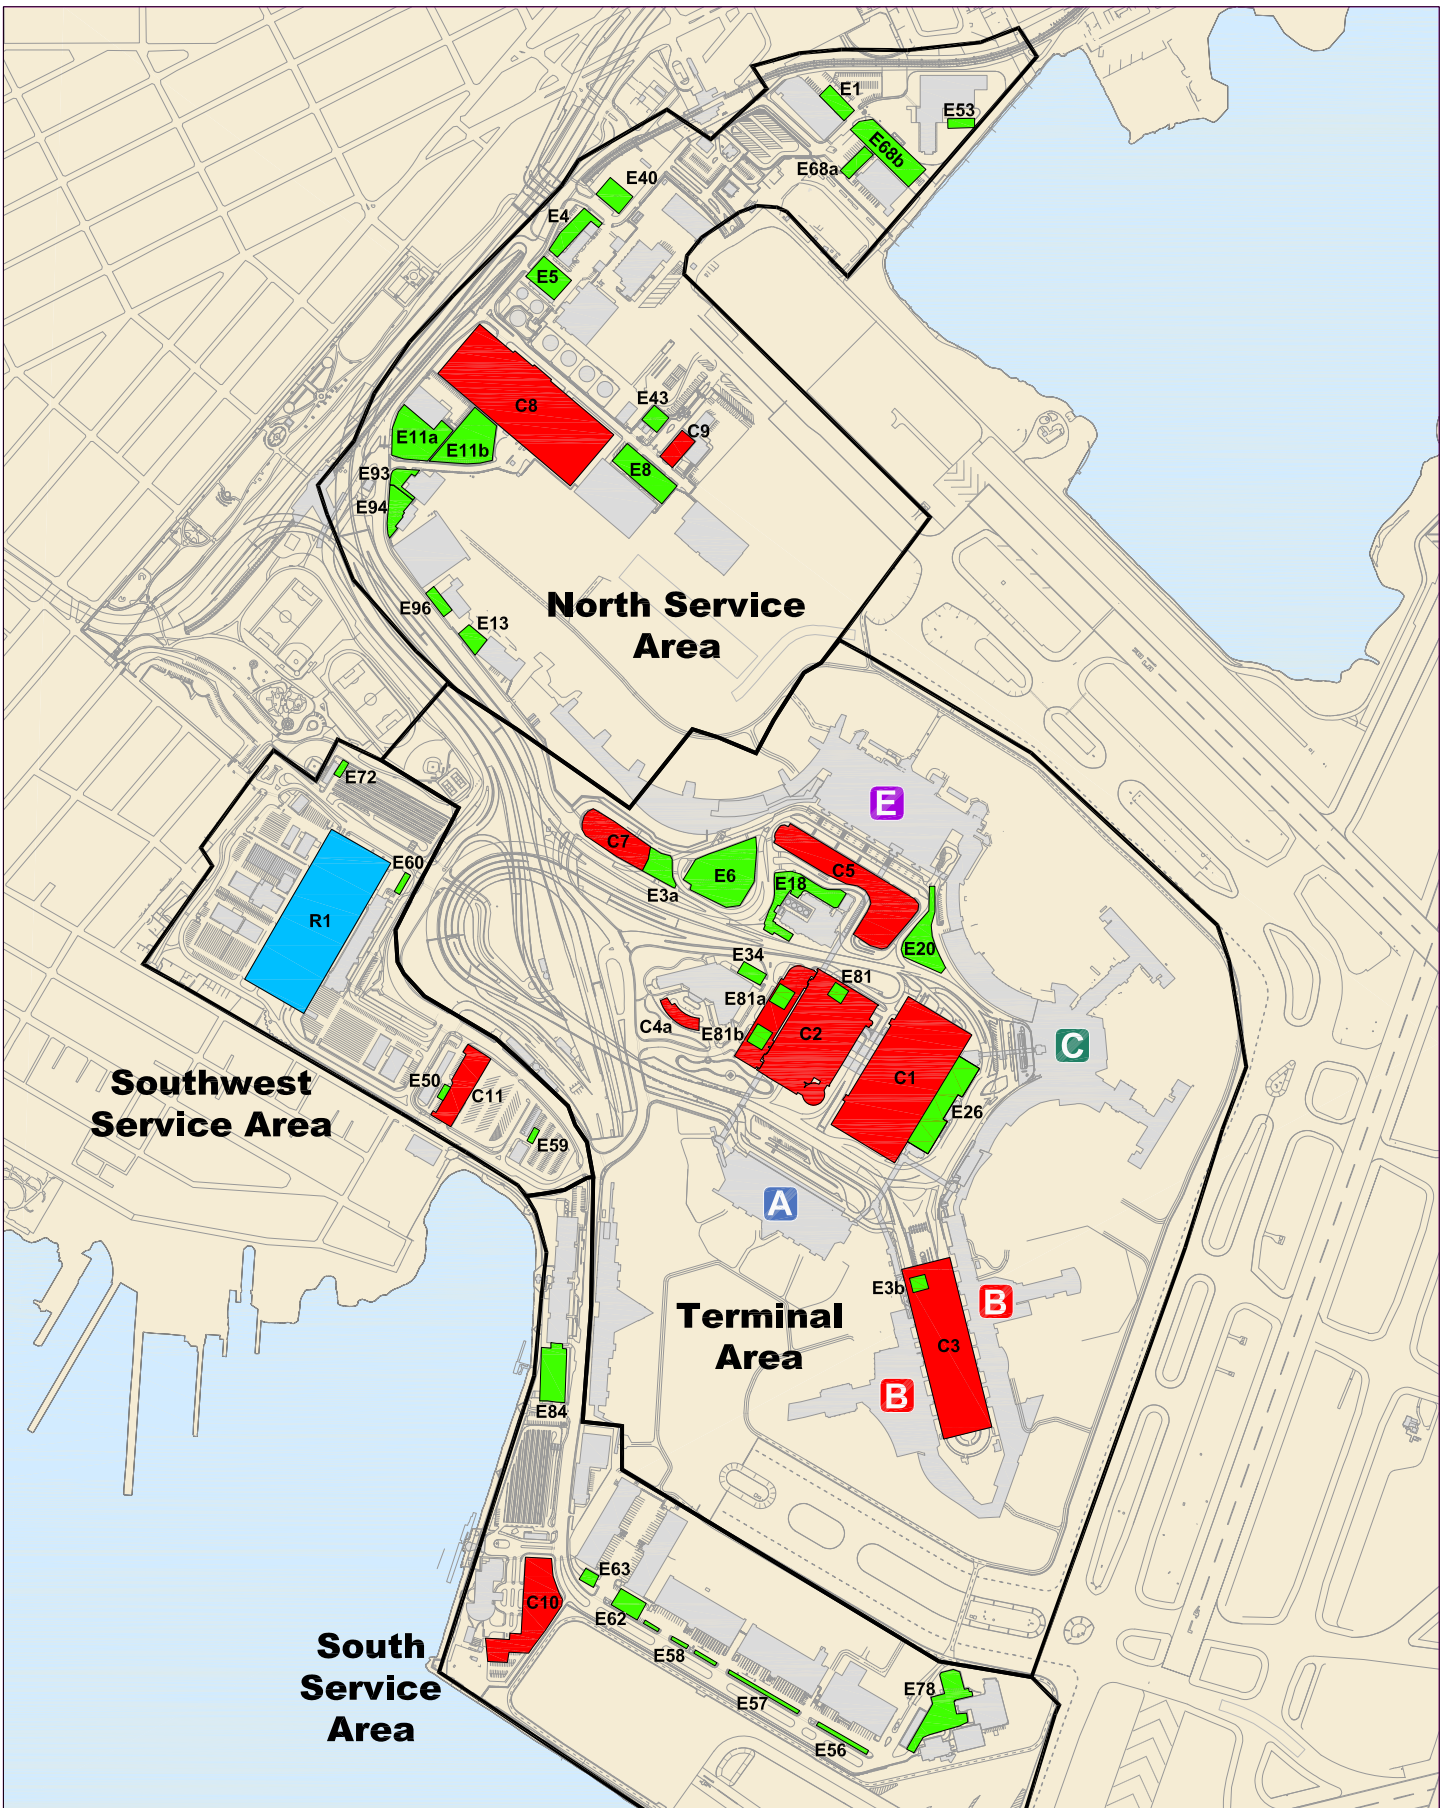

T:\GIS\FILES\LOGAN\DEPARTMENTS\PLANNING\Parking Inventory\081023.dwg

Logan Airport Parking Space Inventory

Logan International Airport
East Boston, MA

Massachusetts Port Authority
August 2023

Legend:

- Logan Parking Service Area Zones
- Commercial Parking Space Locations
- Employee Parking Space Locations
- Rental Car Parking Space Locations

Notes: