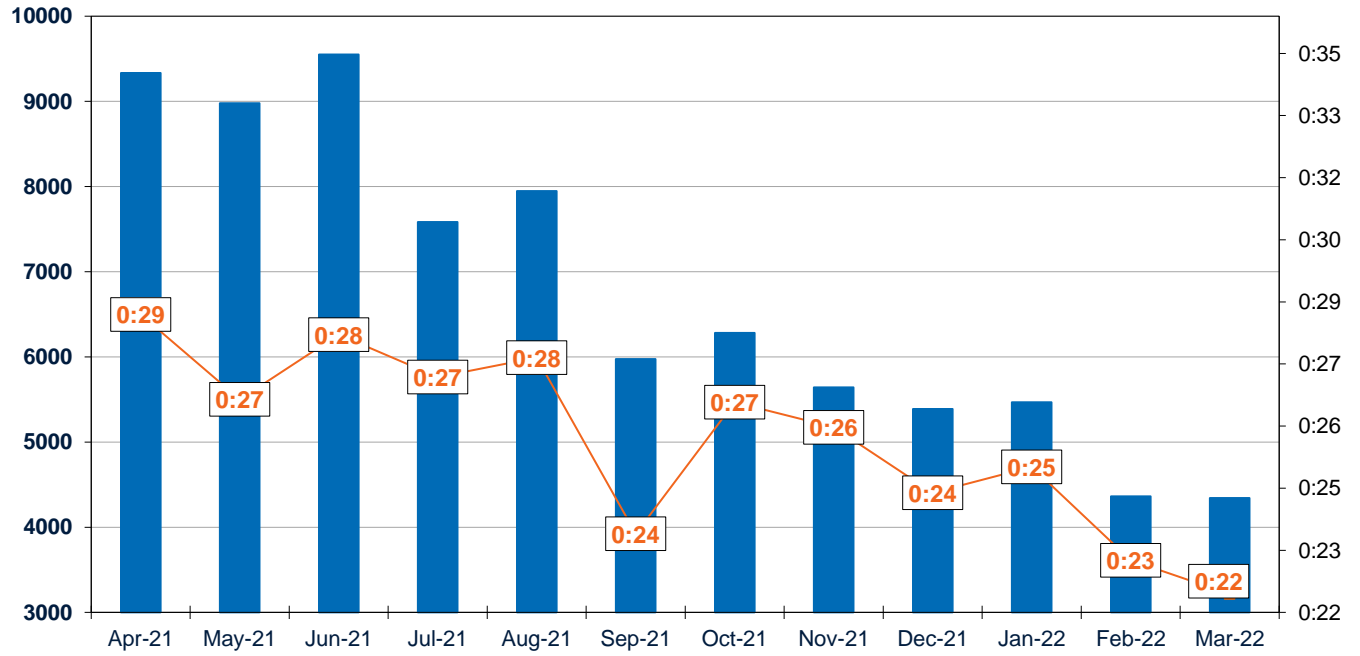

Conley Terminal Gate Visits/Truck Turnaround Times

■ Gate Visits

— Truck Turnaround